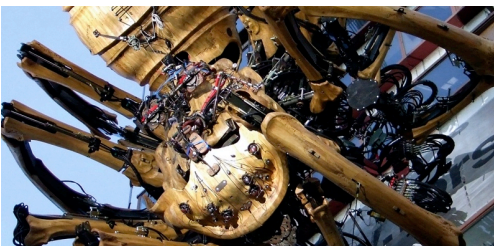

La Machine
Unusual Rigging